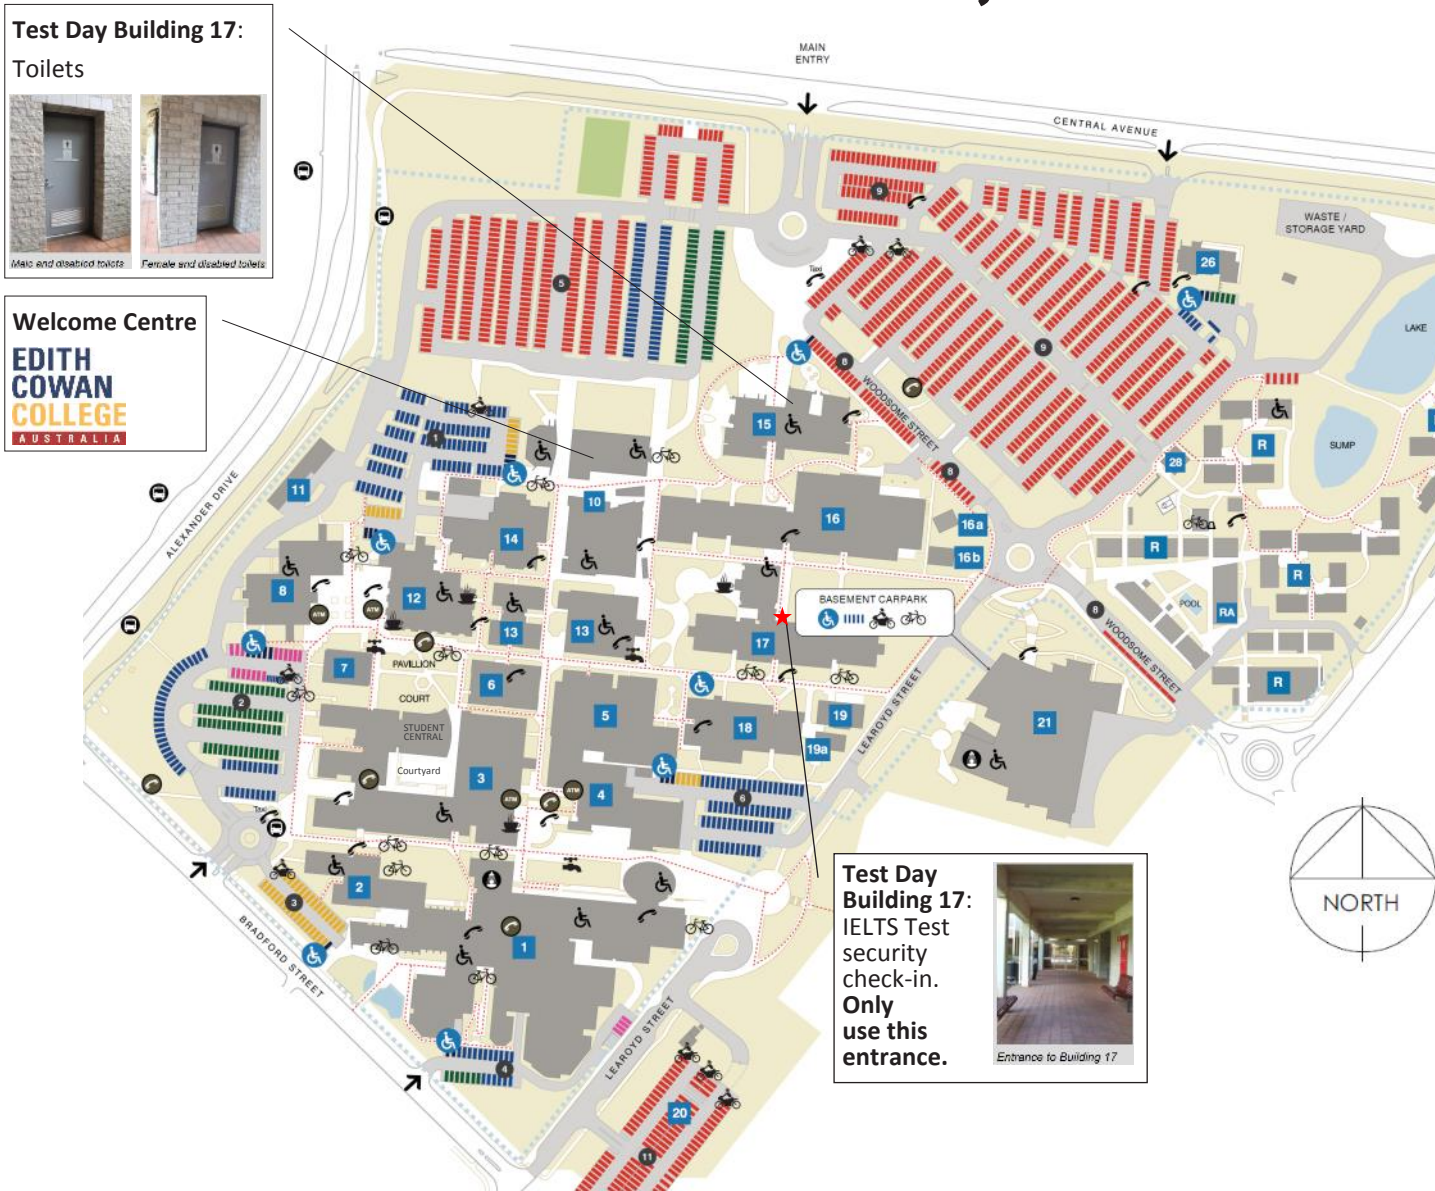

EDITH COWAN UNIVERSITY, MT LAWLEY CAMPUS

2 BRADFORD STREET, MT LAWLEY

CONTACT US

By post: ECC IELTS Test Centre
 Building 10, ECU Mt Lawley Campus
 2 Bradford Street, MT LAWLEY WA 6050

By phone: +61 (8) 6279 1164

Speaking tests.....Buildings 3, 14, 15 & 17
 (Speaking test times allocated on test day)

MAP SYMBOLS

- 7 BUILDING NUMBER
- VISITOR CARPARK
- STAFF CARPARK
- STUDENT CARPARK
- RESERVED
- STAFF CARPARK UNI VEHICLES
- MOTORCYCLE PARKING
- DISABLED PERSONS PARKING
- WHEELCHAIR ACCESSIBLE TOILET
- WHEELCHAIR ACCESS ROUTE
- TAXI STATION
- BUS STOP
- BICYCLE RACK
- SECURE BICYCLE PARKING
- SHOWER FACILITY
- FOOD & BEVERAGE
- PUBLIC PHONE
- SECURITY PHONE
- ATM
- WATER REFILL STATION