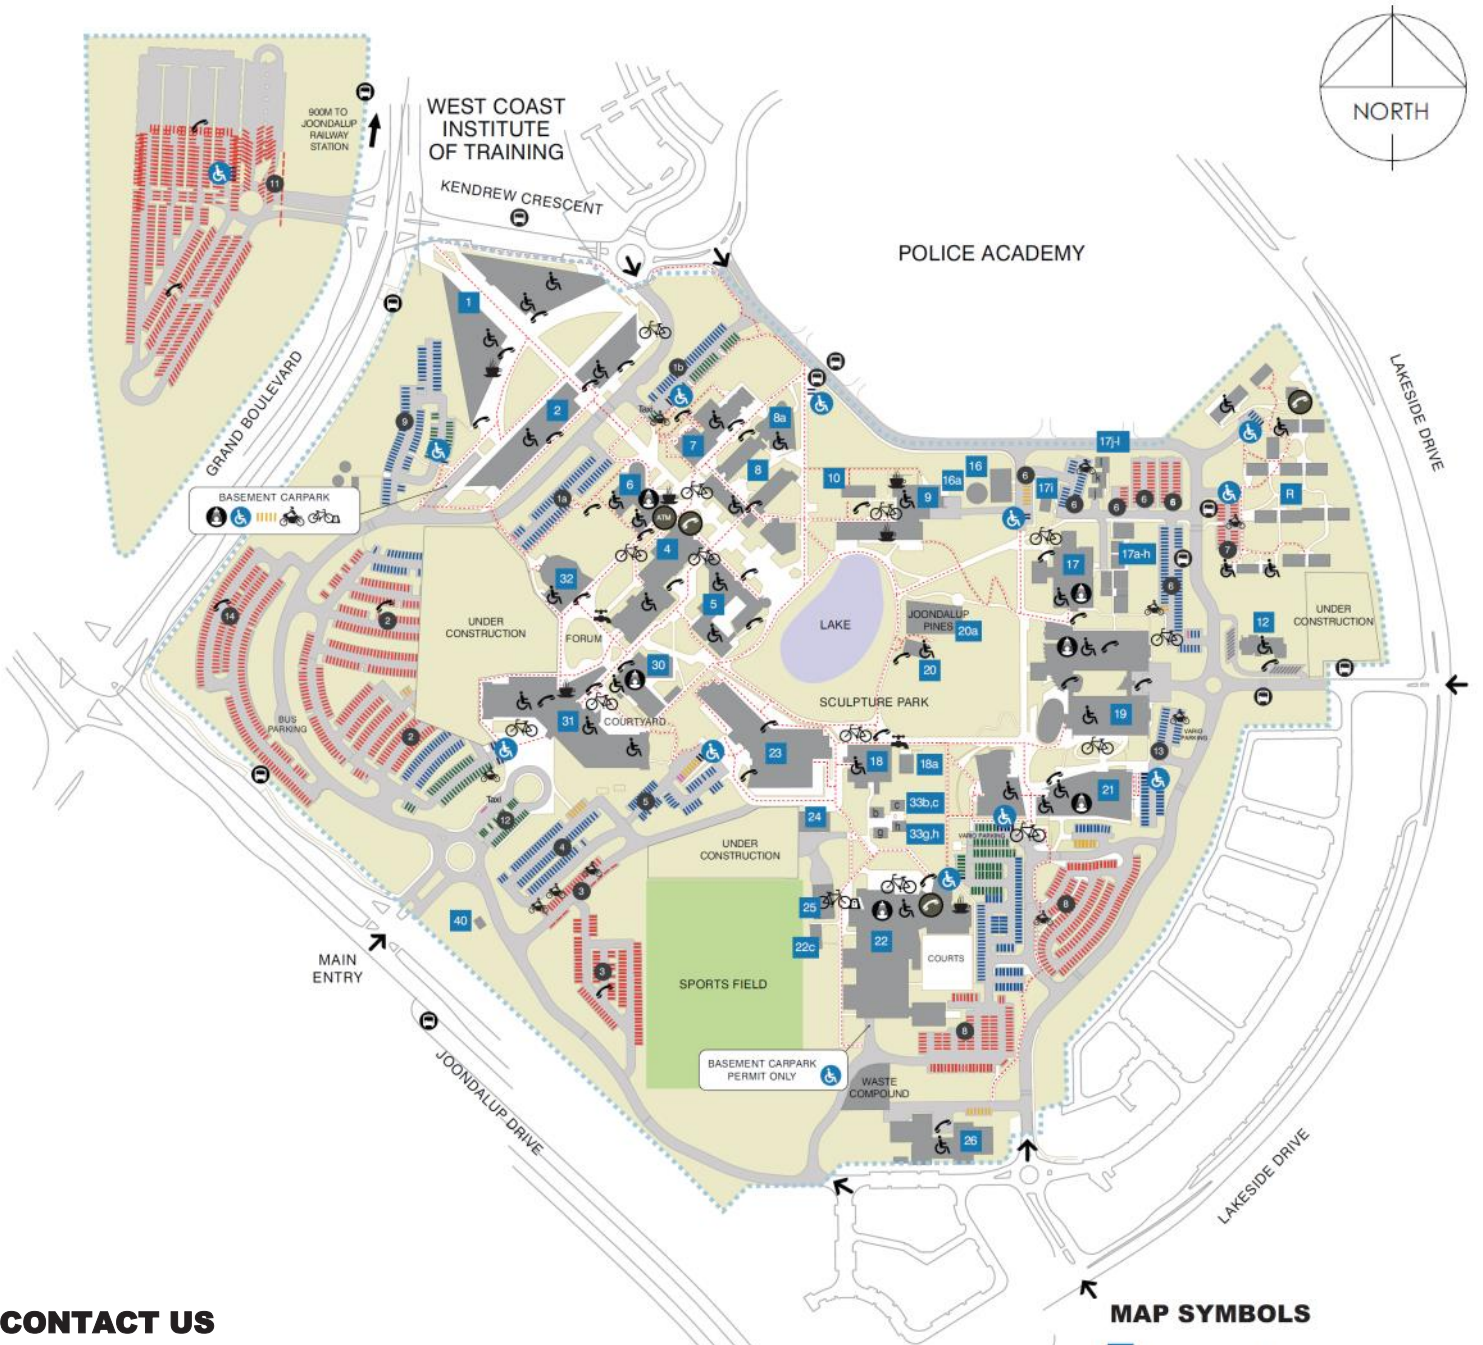

# EDITH COWAN UNIVERSITY, JOONDALUP CAMPUS

## 270 JOONDALUP DRIVE, JOONDALUP

### MAP SYMBOLS

- BUILDING NUMBER
- VISITOR CARPARK
- STAFF CARPARK
- STUDENT CARPARK
- RESERVED
- STAFF CARPARK UNI VEHICLES
- MOTORCYCLE PARKING
- DISABLED PERSONS PARKING
- WHEELCHAIR ACCESSIBLE TOILET
- WHEELCHAIR ACCESS ROUTE
- TAXI STATION
- BUS STOP
- BICYCLE RACK
- SECURE BICYCLE PARKING
- SHOWER FACILITY
- FOOD & BEVERAGE
- PUBLIC PHONE
- SECURITY PHONE
- ATM
- WATER REFILL STATION

ECC Welcome Centre (Joondalup Campus).....Building 31, Level 2

Writing, Reading, Listening tests .....Building 4  
 (See confirmation email for details)

Speaking test (Saturday) .....Building 2  
 (Speaking test times allocated on test day)